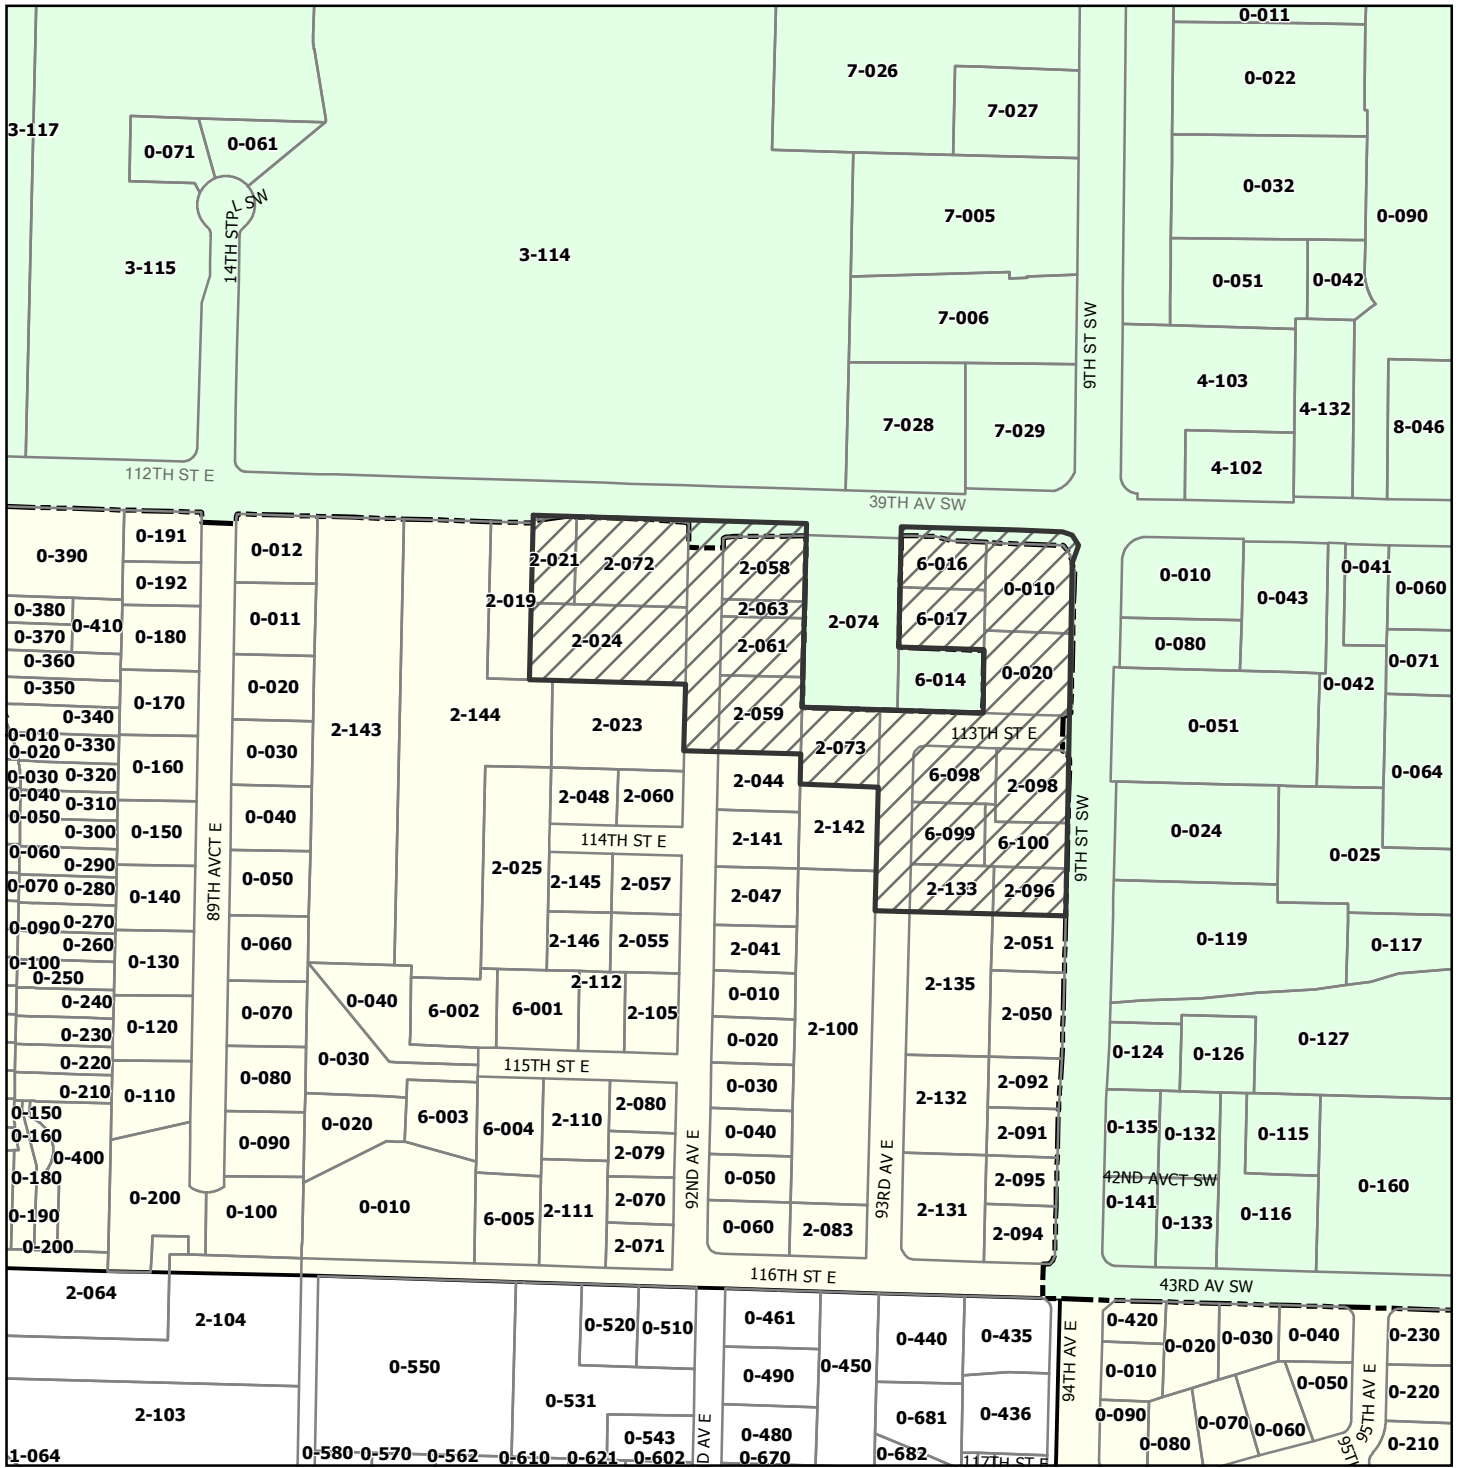

39th Ave SW Annexation

City of Puyallup
Development Services

April 22, 2016

Legend

- Annexation Boundary
- Tax Parcels
- City Limits
- Urban Growth Area

Parcel Map