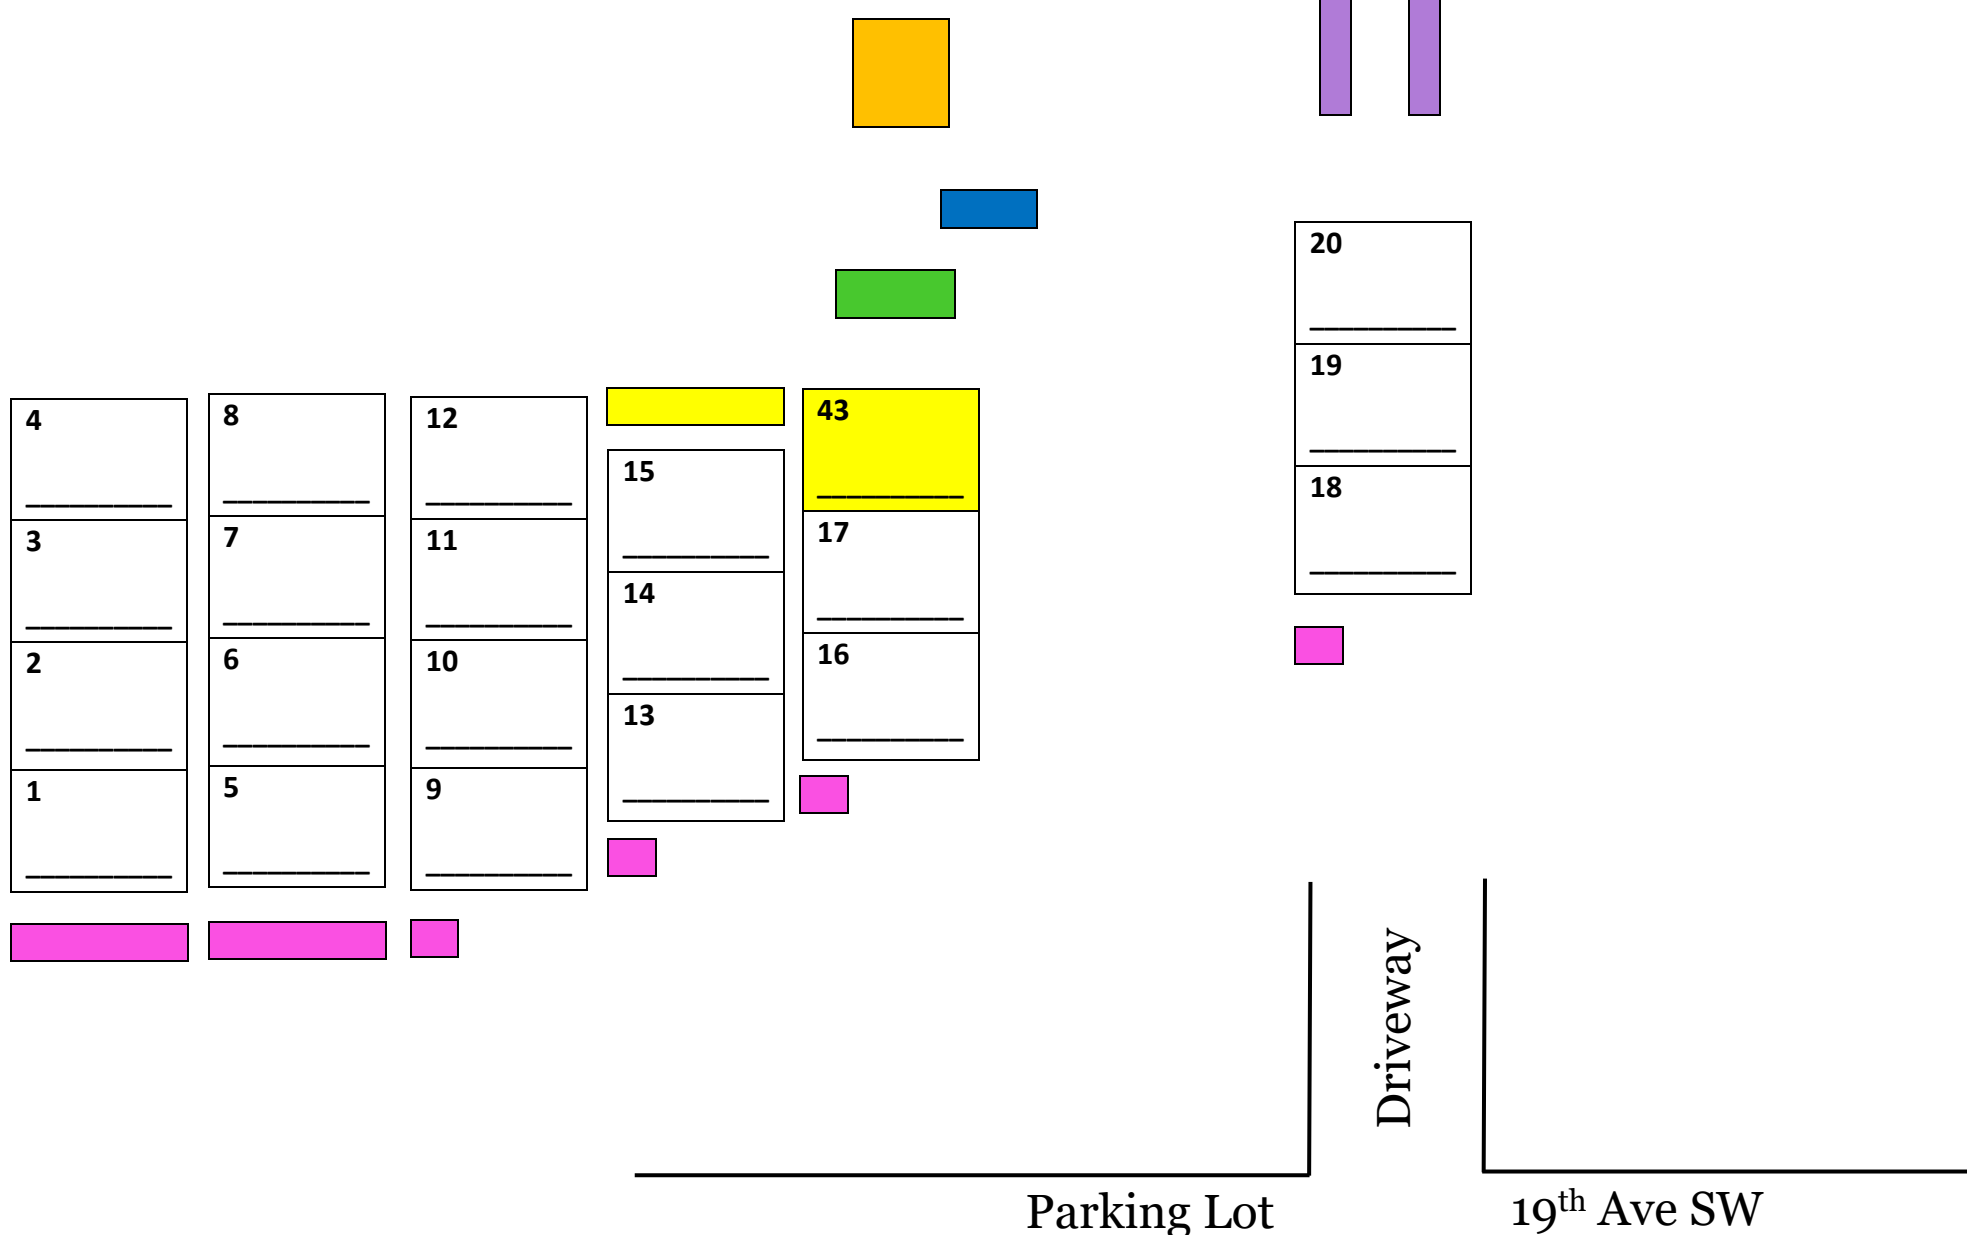

Puyallup Community Gardens

At the Brown Property

- All rentable plots are 10' x 10'
- Returning Gardener Registration:
 - 2nd week of February
- New Gardener Registration:
 - 2nd Week of March
- Plot Fee: \$18.75 / Resident Discount \$15
- Shed Key: \$20 Refundable Deposit

LEGEND

- New Addition -
- Community Flowerbed -
- Compost -
- Handicap Bed (By Request ONLY) -
- Picnic Table -
- Bench -
- Shed -