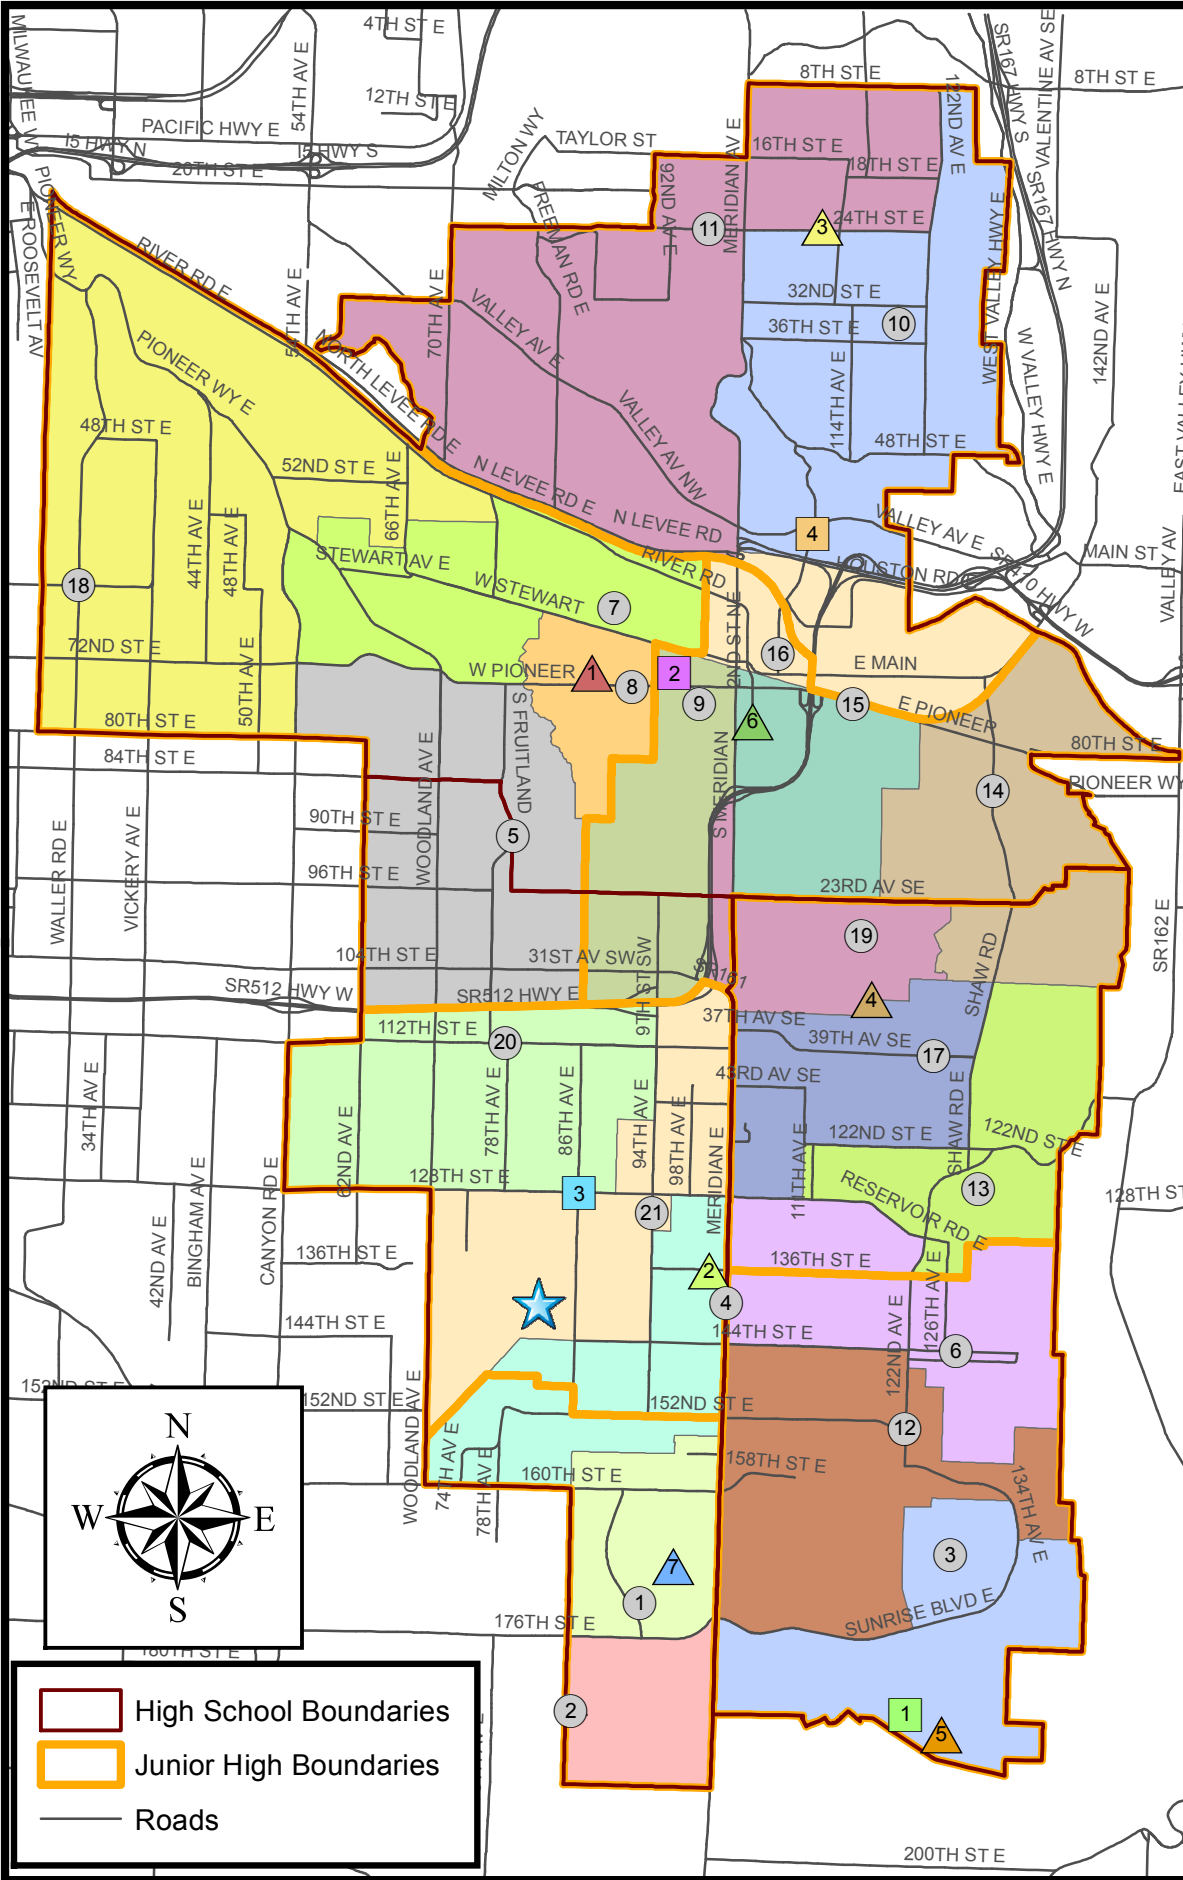

Puyallup School District

High School

- 1 **Emerald Ridge** 435-6300
12405 184th St E, Puyallup 98374
- 2 **Puyallup** 841-8711
105 7th St SW, Puyallup 98371
- 3 **Rogers** 841-8717
12801 86th Ave E, Puyallup 98373
- 4 **Walker** 841-8781
5715 Milwaukee Ave E, Puyallup 98372

Elementary

- 1 **Brouillet** 841-8670
17207 94th Ave E, Puyallup 98375
- 2 **Carson** 840-8808
8615 184th St E, Puyallup 98375
- 3 **Edgerton** 840-8809
16528 127th Ave Ct E, Puyallup 98374
- 4 **Firgrove** 841-8733
13918 Meridian Ave E, Puyallup 98373
- 5 **Fruitland** 841-8734
1515 S Fruitland, Puyallup 98371
- 6 **Hunt** 841-8690
12801 144th St E, Puyallup 98374
- 7 **Karshner** 841-8736
1328 8th Ave NW, Puyallup 98371
- 8 **Maplewood** 841-8737
1110 W Pioneer, Puyallup 98371
- 9 **Meeker** 841-8738
409 5th St SW, Puyallup 98371
- 10 **Mt. View** 841-8739
3411 119th Ave E, Edgewood 98372
- 11 **Northwood** 841-8740
9805 24th St E, Edgewood 98371
- 12 **Pope** 841-8755
15102 122nd Ave E, Puyallup 98374
- 13 **Ridgecrest** 841-8753
12616 Shaw Rd E, Puyallup 98374
- 14 **Shaw Road** 841-8675
1106 Shaw Rd, Puyallup 98372
- 15 **Spinning** 841-8742
1306 E Pioneer, Puyallup 98372
- 16 **Stewart** 841-8743
426 4th Ave NE, Puyallup 98372
- 17 **Sunrise** 841-8744
2323 39th Ave SE, Puyallup 98374
- 18 **Waller Road** 841-8745
6312 Waller Road, Tacoma 98443
- 19 **Wildwood** 841-8746
1601 26th Ave SE, Puyallup 98374
- 20 **Woodland** 841-8747
7707 112th St E, Puyallup 98373
- 21 **Zeiger** 841-8663
13008 94th Ave E, Puyallup 98373

★ **New Elementary**
XXX 80th Ave Ct E, Puyallup 98373
Note: School attendance area for new elementary will be adopted prior to 2019-20 school year.

- High School Boundaries
- Junior High Boundaries
- Roads