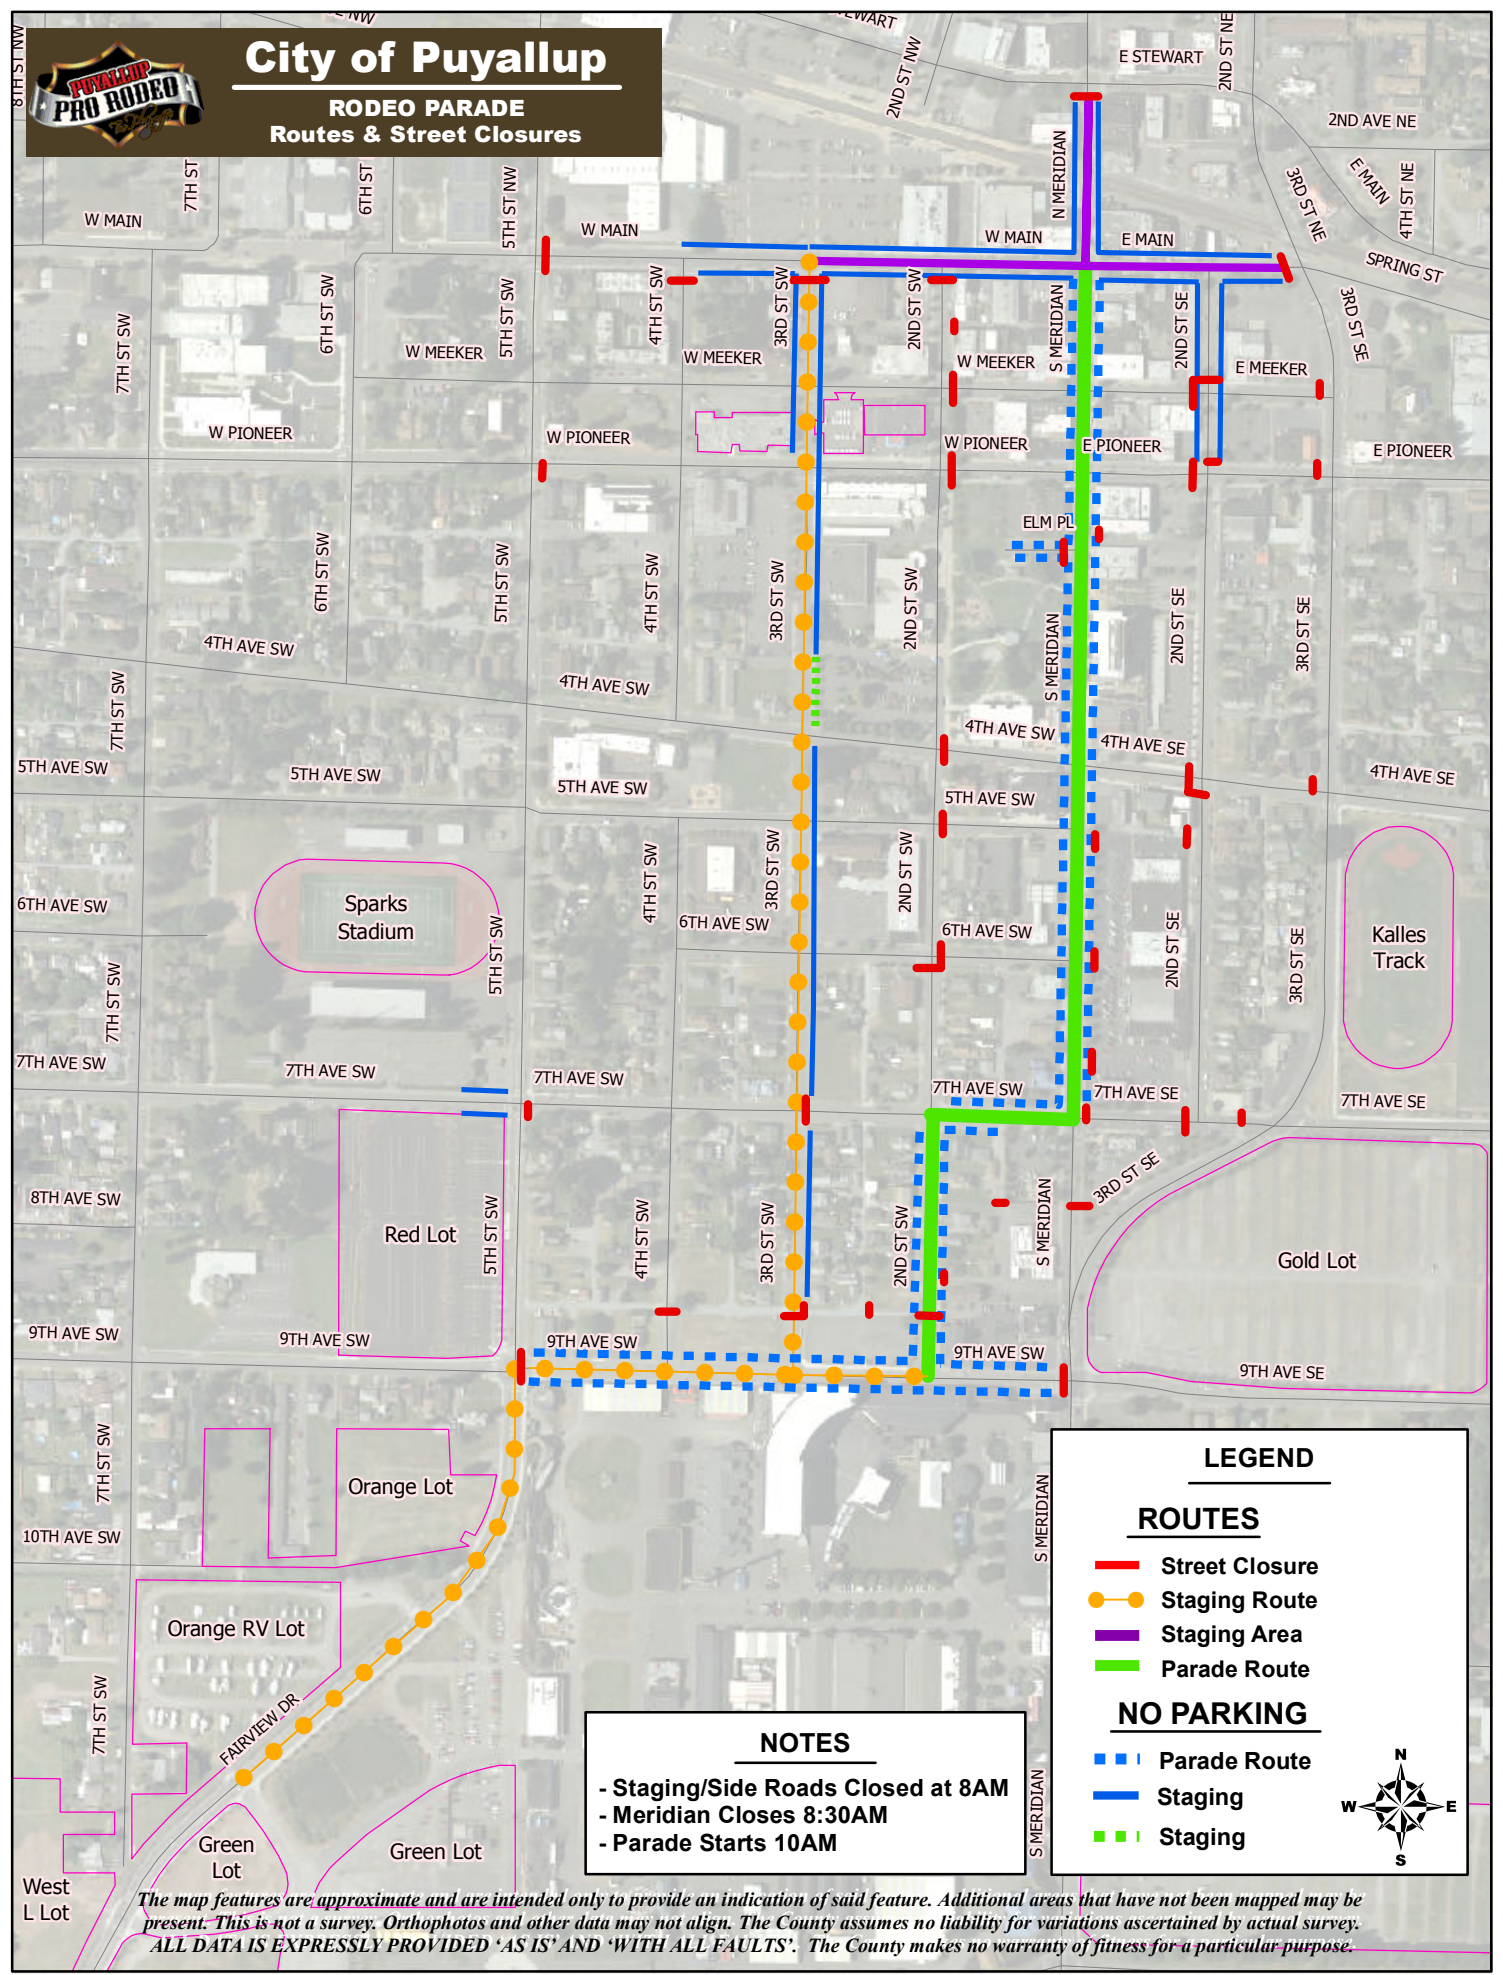

City of Puyallup

RODEO PARADE Routes & Street Closures

LEGEND

ROUTES

- Street Closure
- Staging Route
- Staging Area
- Parade Route

NO PARKING

- - - Parade Route
- Staging
- - - Staging

NOTES

- Staging/Side Roads Closed at 8AM
- Meridian Closes 8:30AM
- Parade Starts 10AM

The map features are approximate and are intended only to provide an indication of said feature. Additional areas that have not been mapped may be present. This is not a survey. Orthophotos and other data may not align. The County assumes no liability for variations ascertained by actual survey. ALL DATA IS EXPRESSLY PROVIDED 'AS IS' AND 'WITH ALL FAULTS'. The County makes no warranty of fitness for a particular purpose.