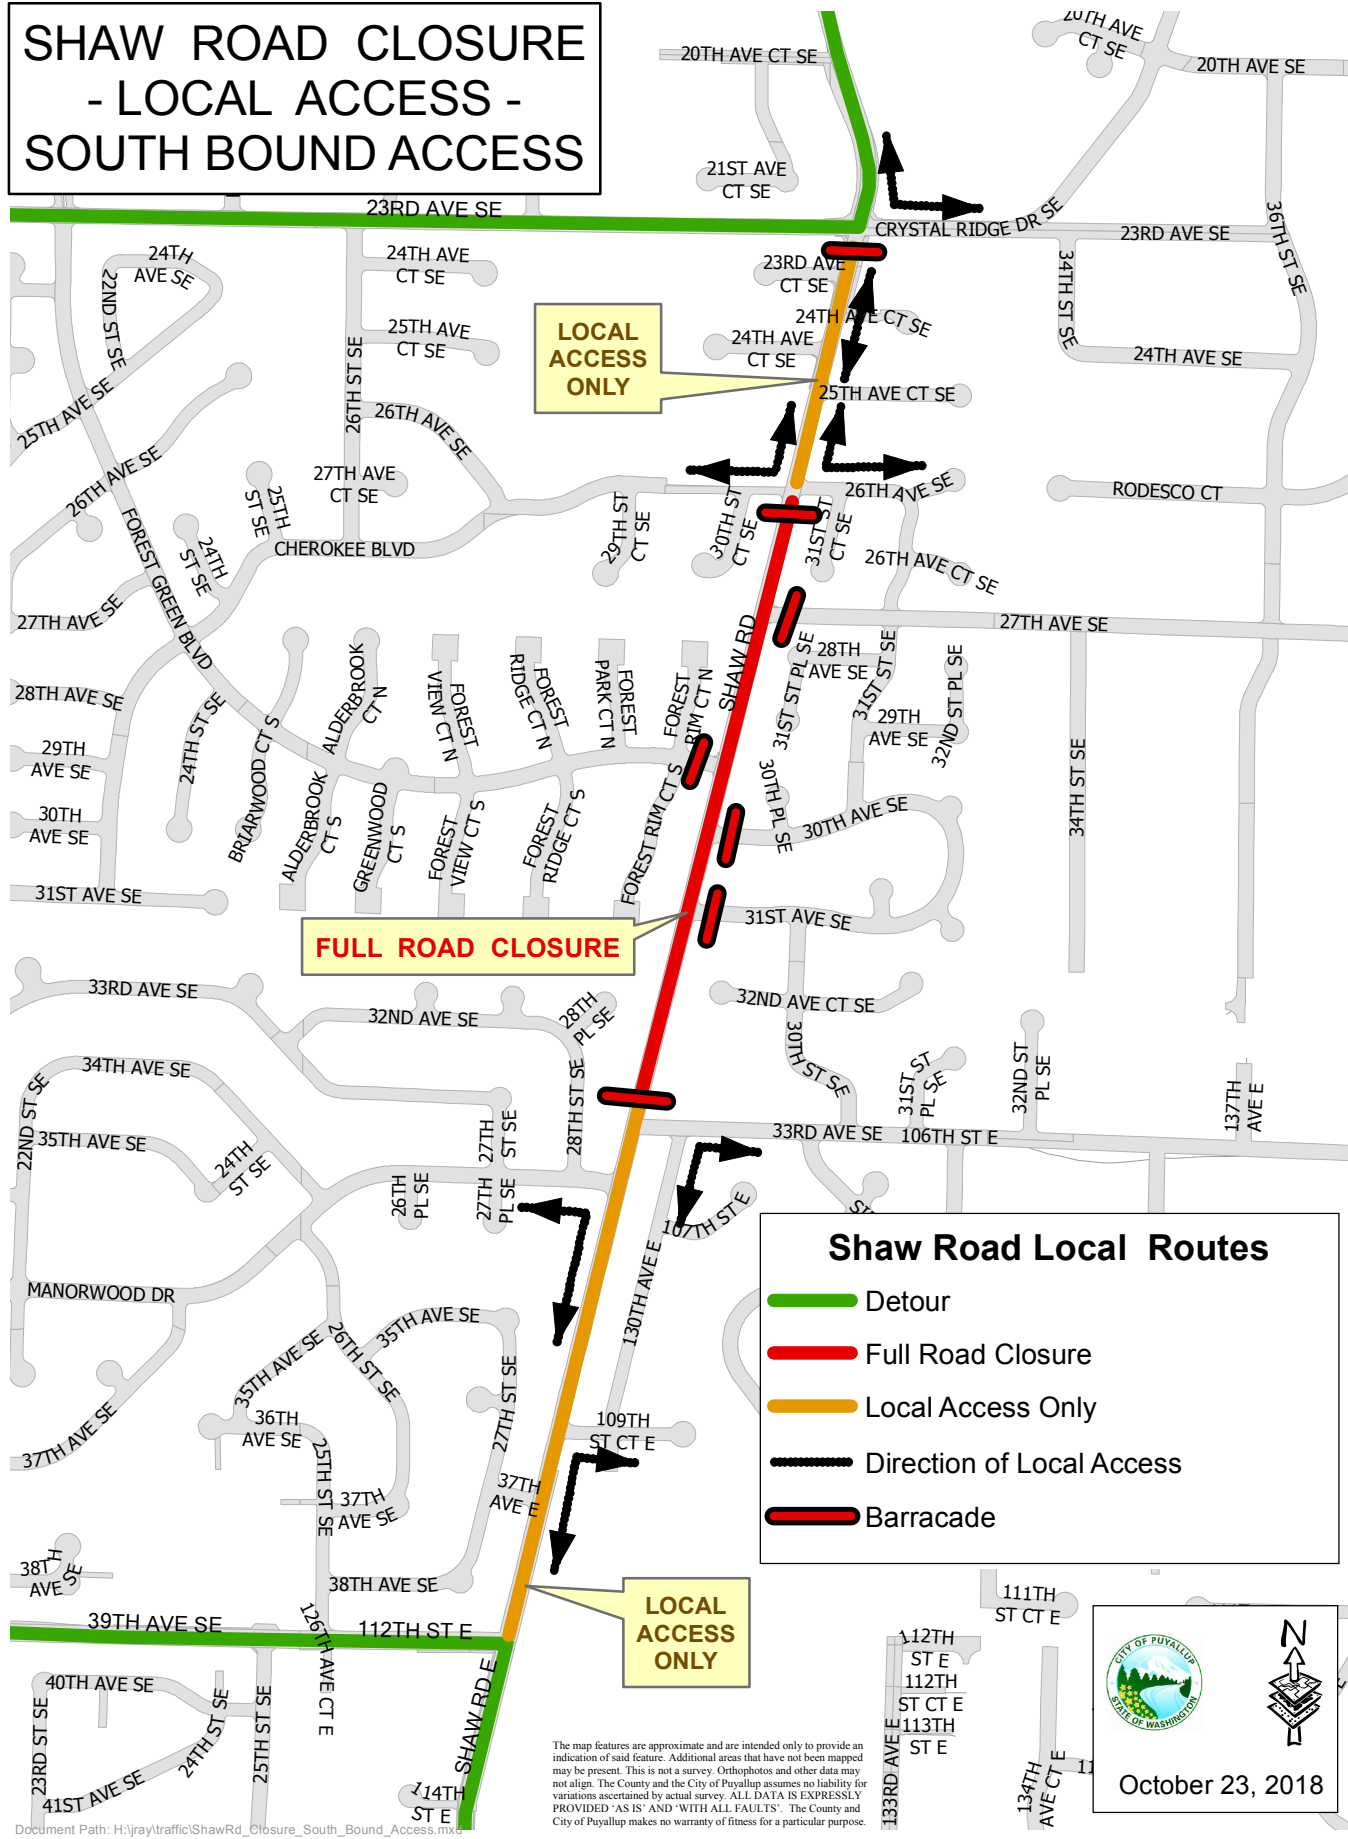

SHAW ROAD CLOSURE - LOCAL ACCESS - SOUTH BOUND ACCESS

FULL ROAD CLOSURE

LOCAL ACCESS ONLY

LOCAL ACCESS ONLY

Shaw Road Local Routes

- █ Detour
- █ Full Road Closure
- █ Local Access Only
- Direction of Local Access
- Barricade

October 23, 2018