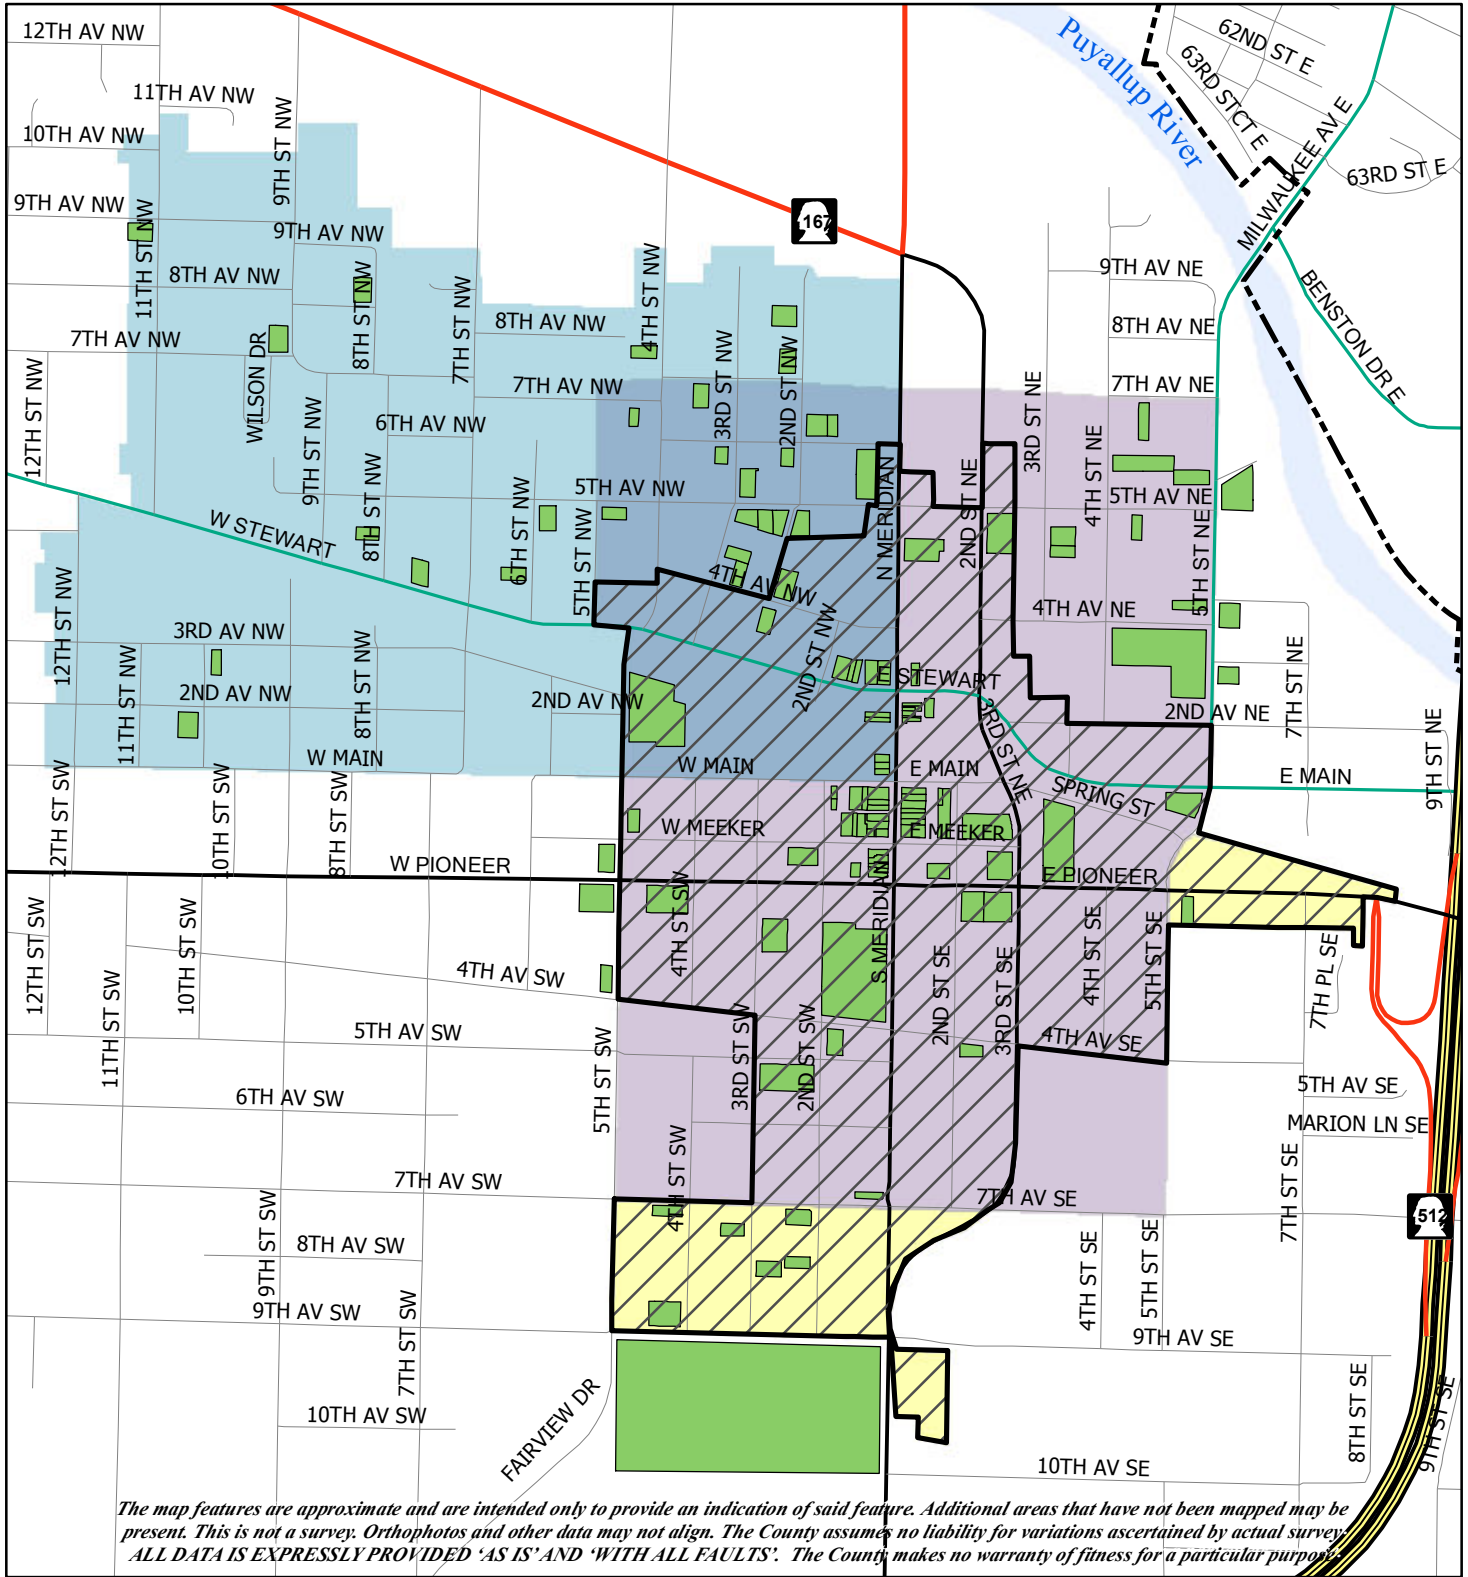

Historic Resource Surveys & Eligible Properties

The map features are approximate and are intended only to provide an indication of said feature. Additional areas that have not been mapped may be present. This is not a survey. Orthophotos and other data may not align. The County assumes no liability for variations ascertained by actual survey. ALL DATA IS EXPRESSLY PROVIDED 'AS IS' AND 'WITH ALL FAULTS'. The County makes no warranty of fitness for a particular purpose.

City of Puyallup
Development Services
Department
Planning Division

- Legend**
- EIS Study Area
 - Eligible Property
 - 2011 Historic Survey
 - 2010 NW Residential Survey
 - 2007 Downtown Survey

February 6, 2012