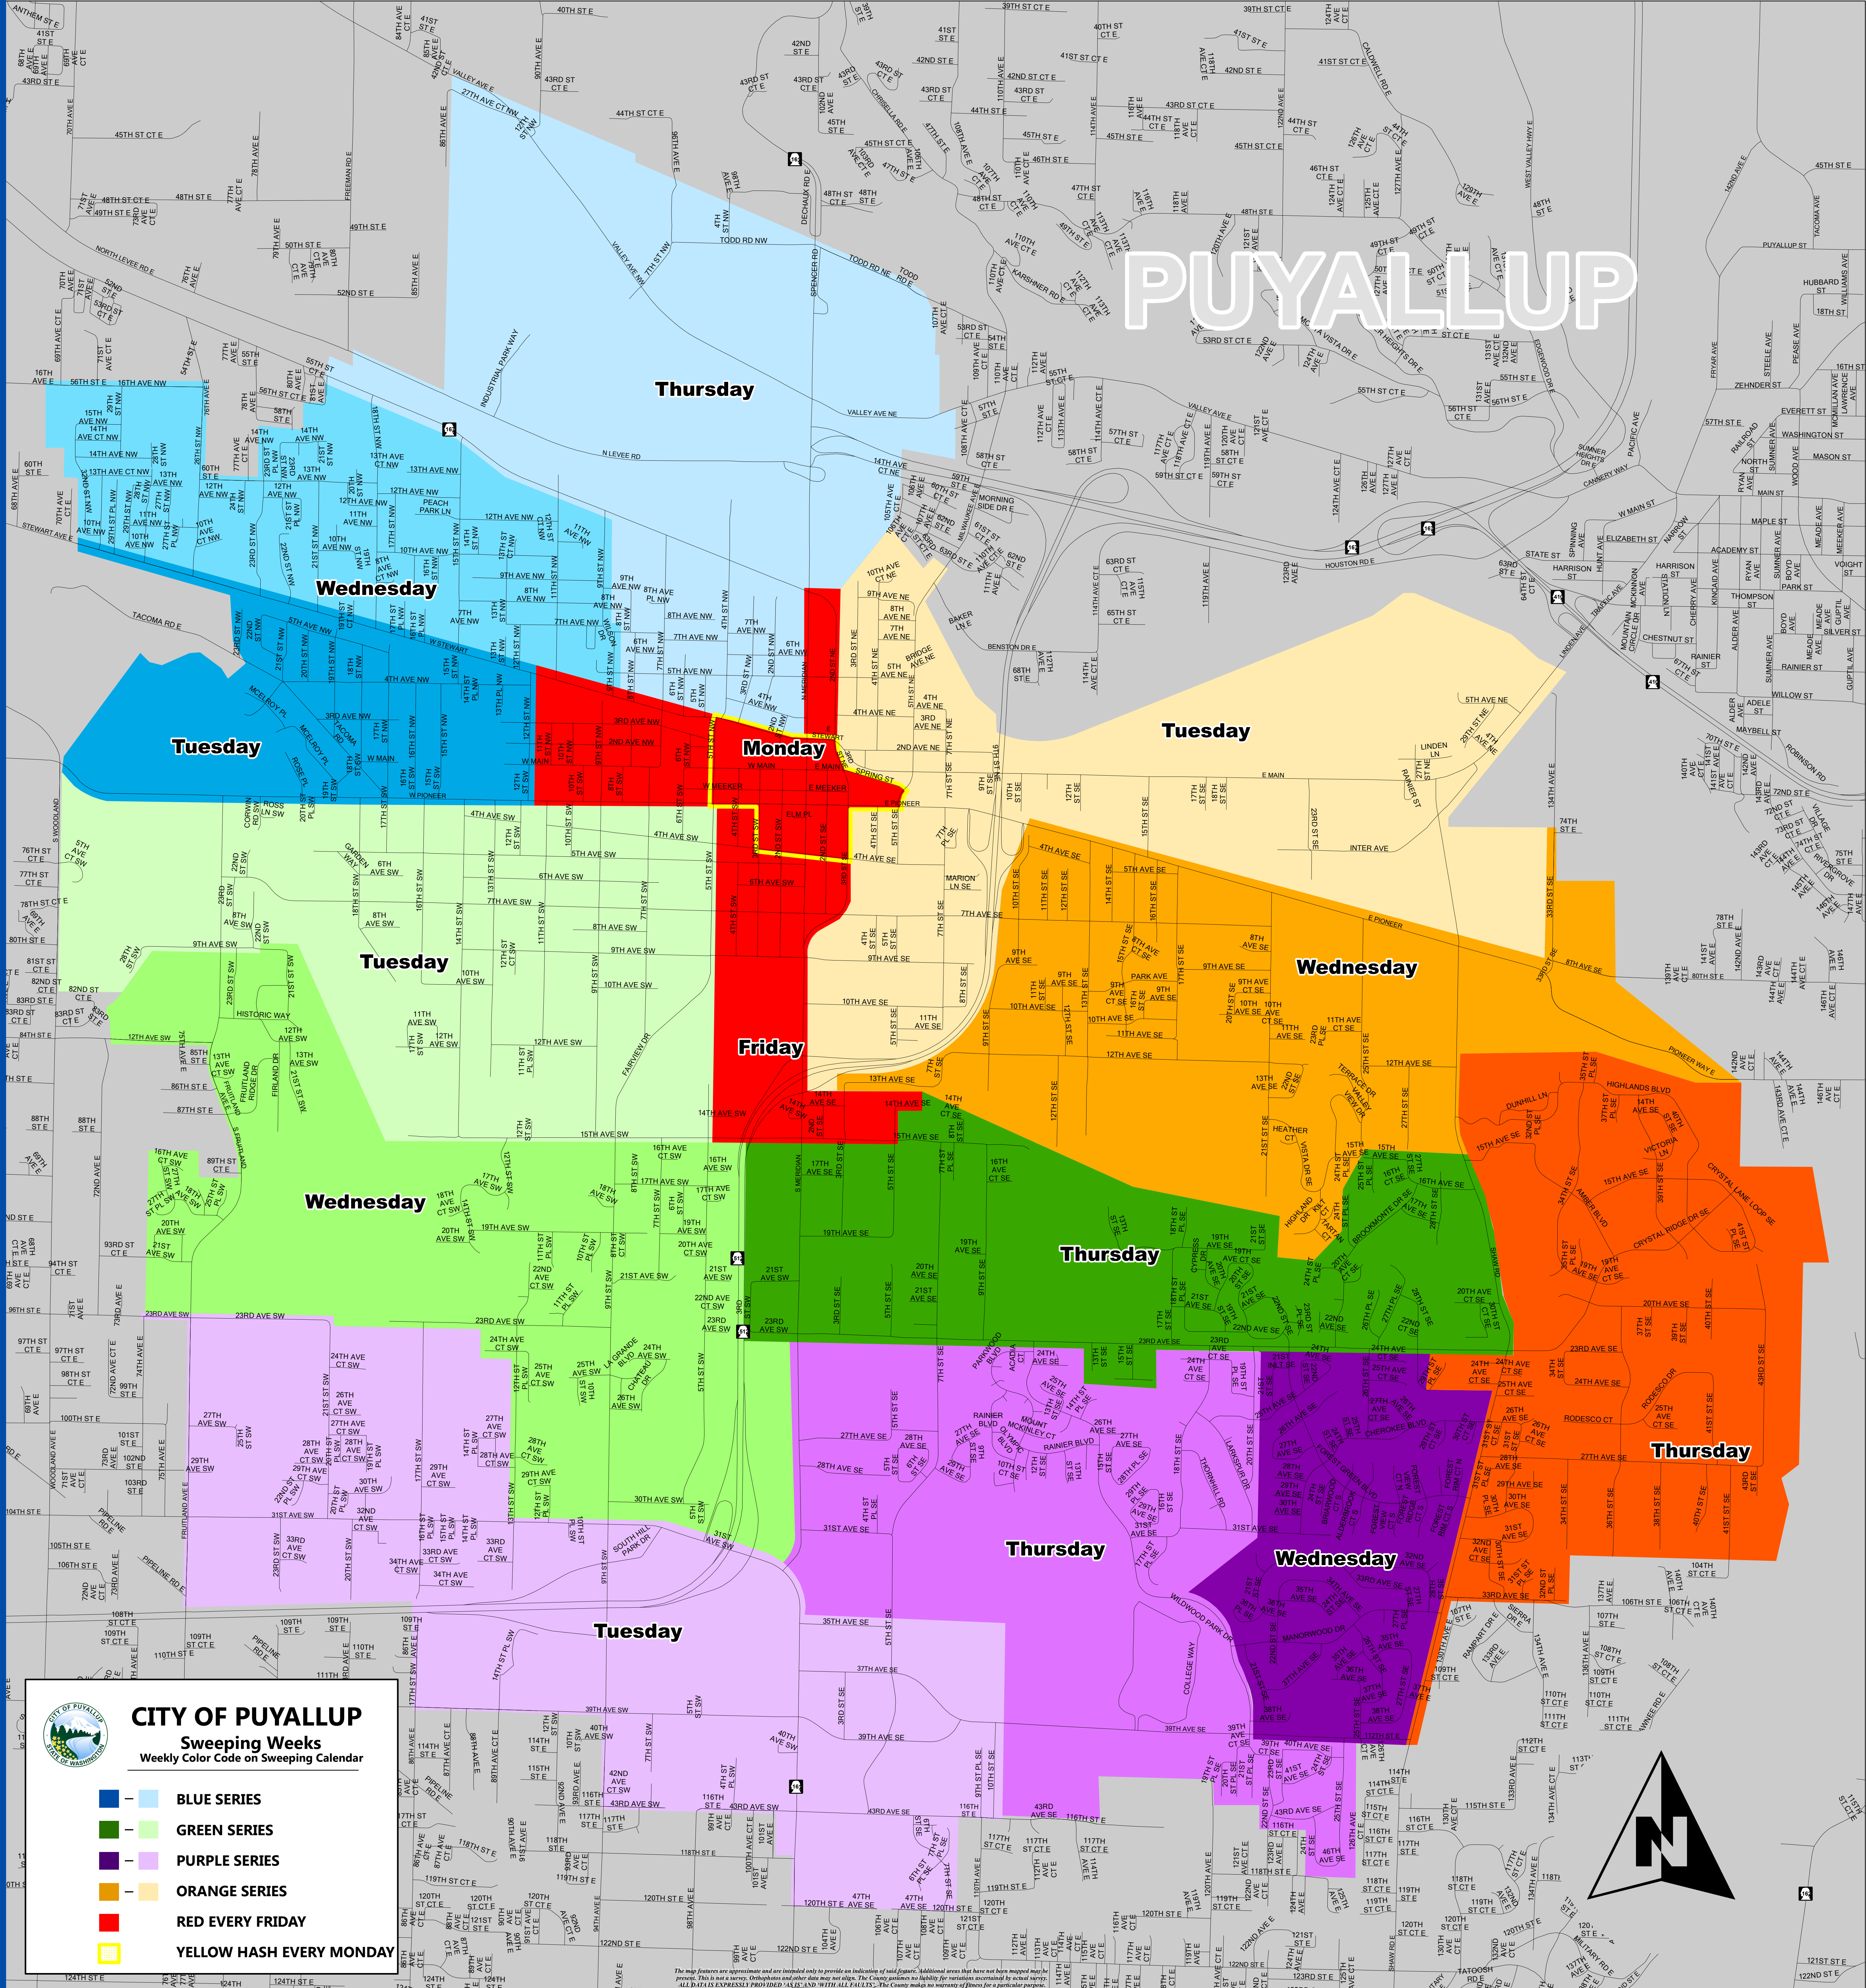

STREET SWEEPING AREAS

PUYALLUP

CITY OF PUYALLUP
Sweeping Weeks
Weekly Color Code on Sweeping Calendar

- BLUE SERIES
- GREEN SERIES
- PURPLE SERIES
- ORANGE SERIES
- RED EVERY FRIDAY
- YELLOW HASH EVERY MONDAY